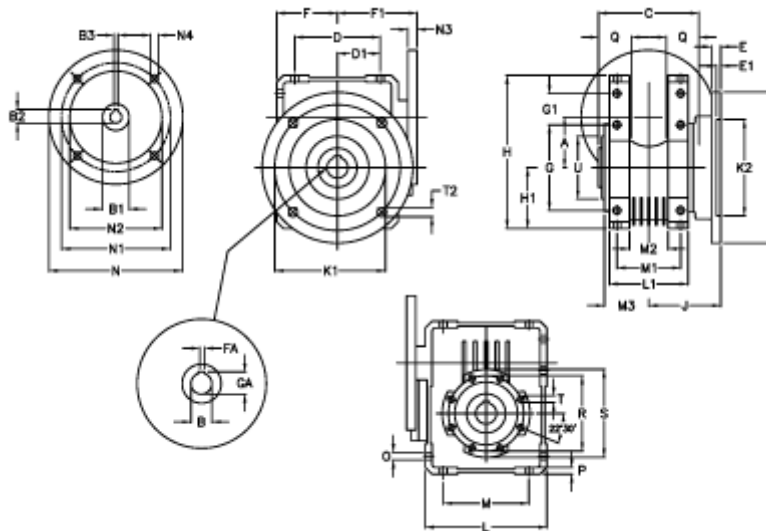

Article number: 392208601053536

Description: Worm Gear with Torque Limiter
W86 L2-UFC-10-P90 B5

Measures

A = 86.90	E = 15	H = 245.5	M = 144	N4 = 11,5	U = 110
B = 35	E1 = 6	H1 = 100.0	M1 = 101	O = 11.5	
B1 E7 = 24	F = 100	J = 110.5	M2 = 57	P = 11	
B2 = 27.3	F1 = 128	K = 210	M3 = 64.5	Q = 45	
B3 H9 = 8	FA = 10	K1 = 176	N = 200	R = 130	
C = 140	G = 144	K2 = 152	N1 = 165	S = 150	
D = 144.0	G1 = 45.5	L = 200	N2 = 130	T = M10x18	
D1 = 72.0	GA = 38.3	L1 = 125	N3 = 12.0	T2 = 12.5	